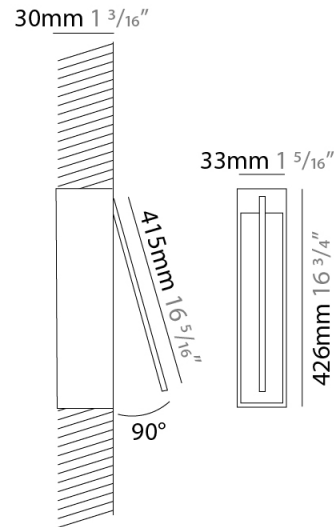

SPILLO 1 ROD RECESSED

D46006- -

base number
Color   Finish
Temperature   Options

1. To build a product code in our configurator select the specify button on the base model # product page
2. To build a manual product code on this datasheet choose from the options listed below in blue font and add the suffix to the base model #

GENERAL

Series: Spillo
Subseries: Spillo 1 Rod
Brand: Icone
Division: Design
Mounting Type: Recessed
Mounting Location: Wall
Subcategory: Ambient

PHYSICAL

Shape: Rectangle
Width (mm): 33
Width (in): 1 5/16
Height (mm): 426
Height (in): 16 3/4
Min. Recessing Depth (mm): 30
Min. Recessing Depth (in): 1 3/16
Light Distribution: Adjustable
Fixture Finish: WHI / BLK / CHR / BGD
Fixture Material: Brass

ELECTRICAL

Lamp Type: LED
Total Output Wattage (W): 4.8
Dimming: 0-10V Dimming
Driver Included: No
Driver Location: Remote
Driver Type: Constant Voltage - 120Vac
Driver Class: Class 2
Input Voltage (V): 120
Output Voltage (V): 12
Upon Request: (Not included, see components) 0-10Vdc dimming / 277Vac

LED

Color Temperature (°K): 2700 / 3000
Nominal Lumen (lm): 440
CRI: >90 CRI
Lamp Life (hrs): 50000

OPTICAL

Adjustability: Tilt 120°

RATINGS AND CERTIFICATIONS

Certified By: Certified for North American Standards
IP rating: IP20

PROJECT
TYPE
SPECIFIER
QUANTITY
DATE